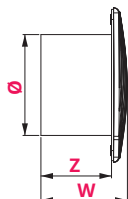

## ROZMERY

Základ Svorkovnica

	Ø	A	B	X	Y	W	Z
<b>Ø100</b>	100	130	130	154	154	87	77
<b>Ø120</b>	120	130	130	154	154	87	77
<b>Ø150</b>	150	161	161	188	188	97	77

4 hmoždinky a skrutky

	INDEX				
<b>Ø100</b>	WA100	●			
	WA100W		●		
	WA100WP		●	●	
	WA100T				●
	WA100H				●
<b>Ø120</b>	WA120	●			
	WA120W		●		
	WA120WP		●	●	
	WA120T				●
	WA120H				●
<b>Ø150</b>	WA150	●			
	WA150W		●		
	WA150WP		●	●	
	WA150T				●
	WA150H				●