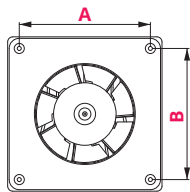

## ROZMERY

Základ Svorkovnica

	Ø	A	B	X	Y	W	Z
<b>Ø100</b>	100	130	130	154	154	87	77
<b>Ø120</b>	120	130	130	154	154	87	77
<b>Ø150</b>	150	161	161	188	188	97	77

4 hmoždinky a skrutky

	INDEX				
<b>Ø100</b>	WA100	●			
	WA100W		●		
	WA100WP		●	●	
	WA100T				●
	WA100H				●
<b>Ø120</b>	WA120	●			
	WA120W		●		
	WA120WP		●	●	
	WA120T				●
	WA120H				●
<b>Ø150</b>	WA150	●			
	WA150W		●		
	WA150WP		●	●	
	WA150T				●
	WA150H				●